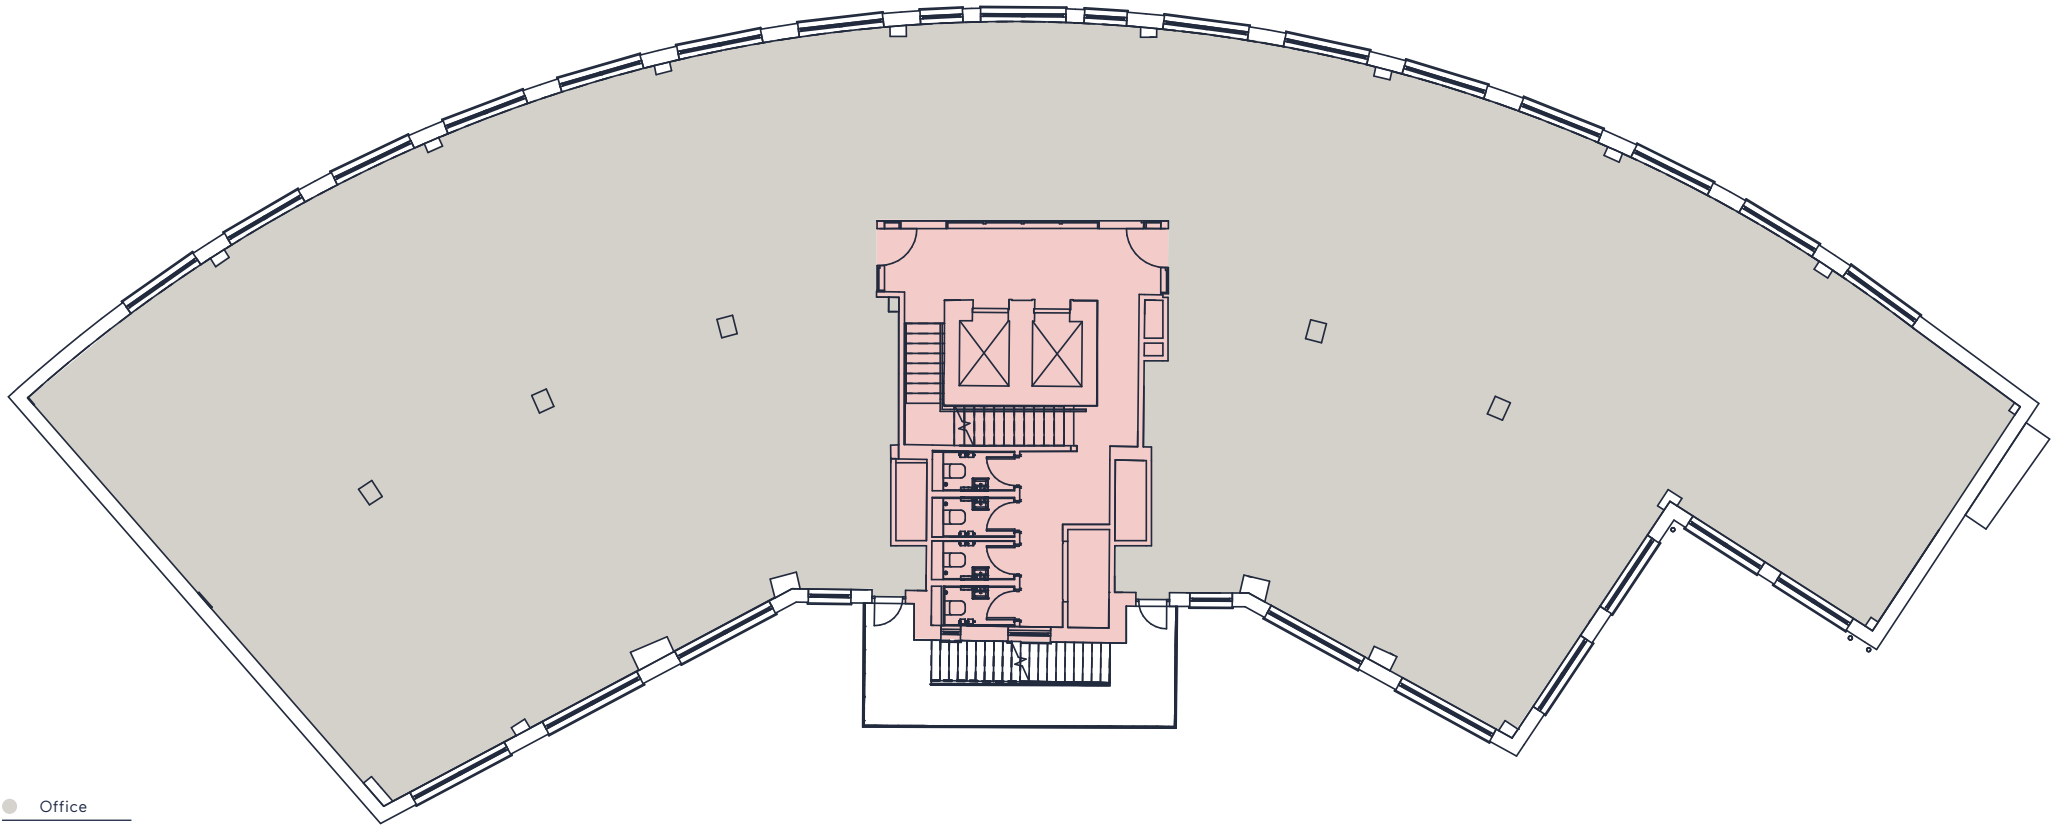

Ground Floor

Reception – 1,764 Sq Ft / 164 Sq M

Baldwin St

1st Floor

6,407 Sq Ft / 595.2 Sq M

Baldwin St

- Office
- Core

4th Floor
5,958 Sq Ft / 553.5 Sq M

Baldwin St

- Office
- Core

5th Floor
5,976 Sq Ft / 555.2 Sq M

Baldwin St

- Office
- Core

6th Floor
5,489 Sq Ft / 510.0 Sq M

Baldwin St

- Office
- Core