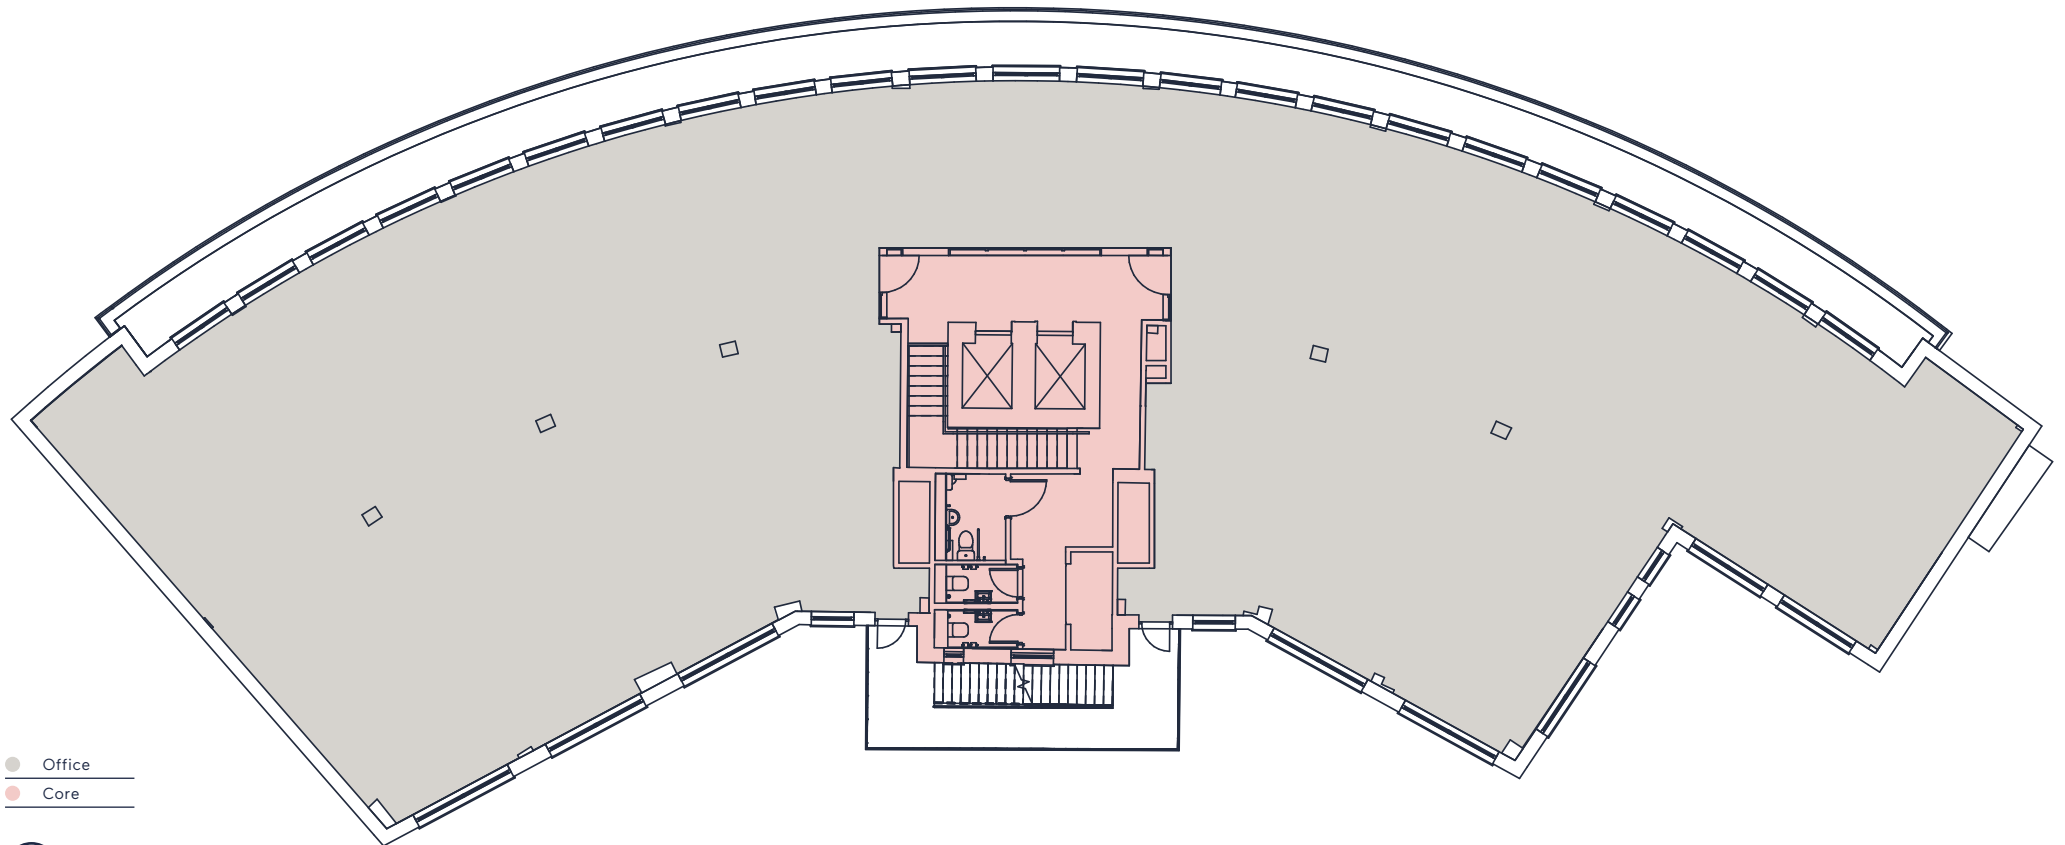

Ground Floor

Reception – 1,764 Sq Ft / 164 Sq M

Baldwin St

1st Floor

6,407 Sq Ft / 595.2 Sq M

Baldwin St

- Office
- Core

4th Floor
5,958 Sq Ft / 553.5 Sq M

Baldwin St

- Office
- Core

5th Floor
5,976 Sq Ft / 555.2 Sq M

Baldwin St

- Office
- Core

6th Floor
5,489 Sq Ft / 510.0 Sq M

Baldwin St

- Office
- Core