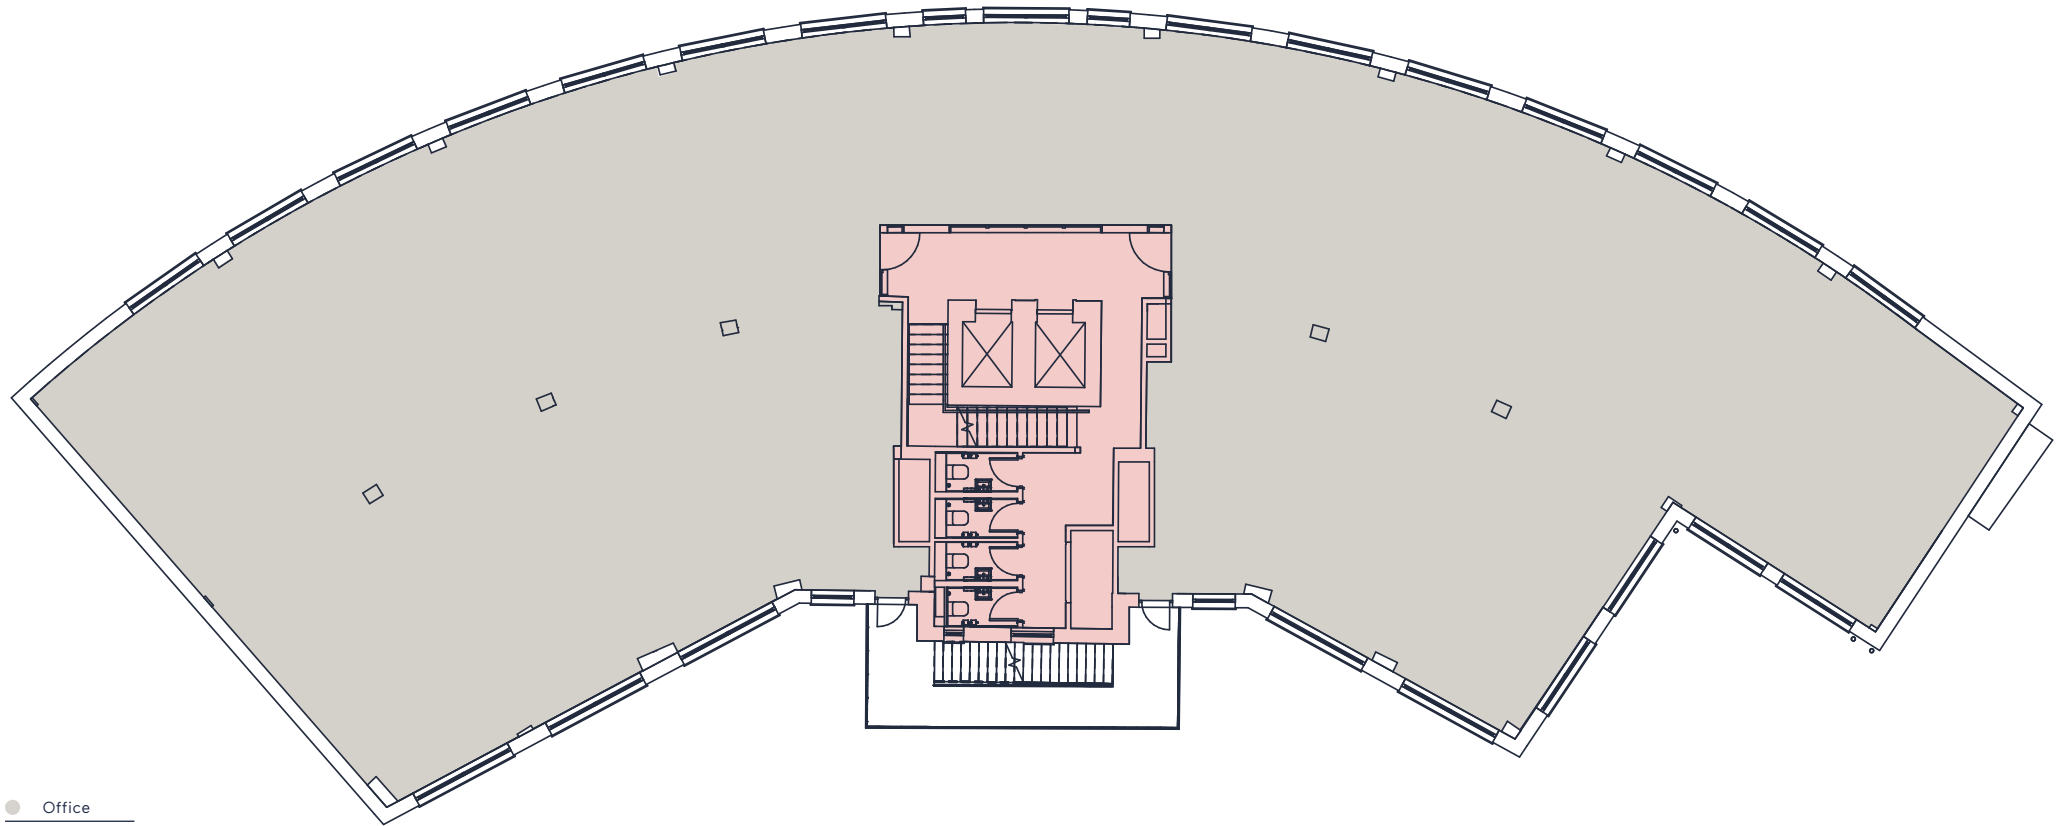

Ground Floor

Reception – 1,764 Sq Ft / 164 Sq M

Baldwin St

1st Floor

6,407 Sq Ft / 595.2 Sq M

Baldwin St

- Office
- Core

4th Floor
5,958 Sq Ft / 553.5 Sq M

Baldwin St

- Office
- Core

5th Floor
5,976 Sq Ft / 555.2 Sq M

Baldwin St

- Office
- Core

6th Floor
5,489 Sq Ft / 510.0 Sq M

Baldwin St

- Office
- Core