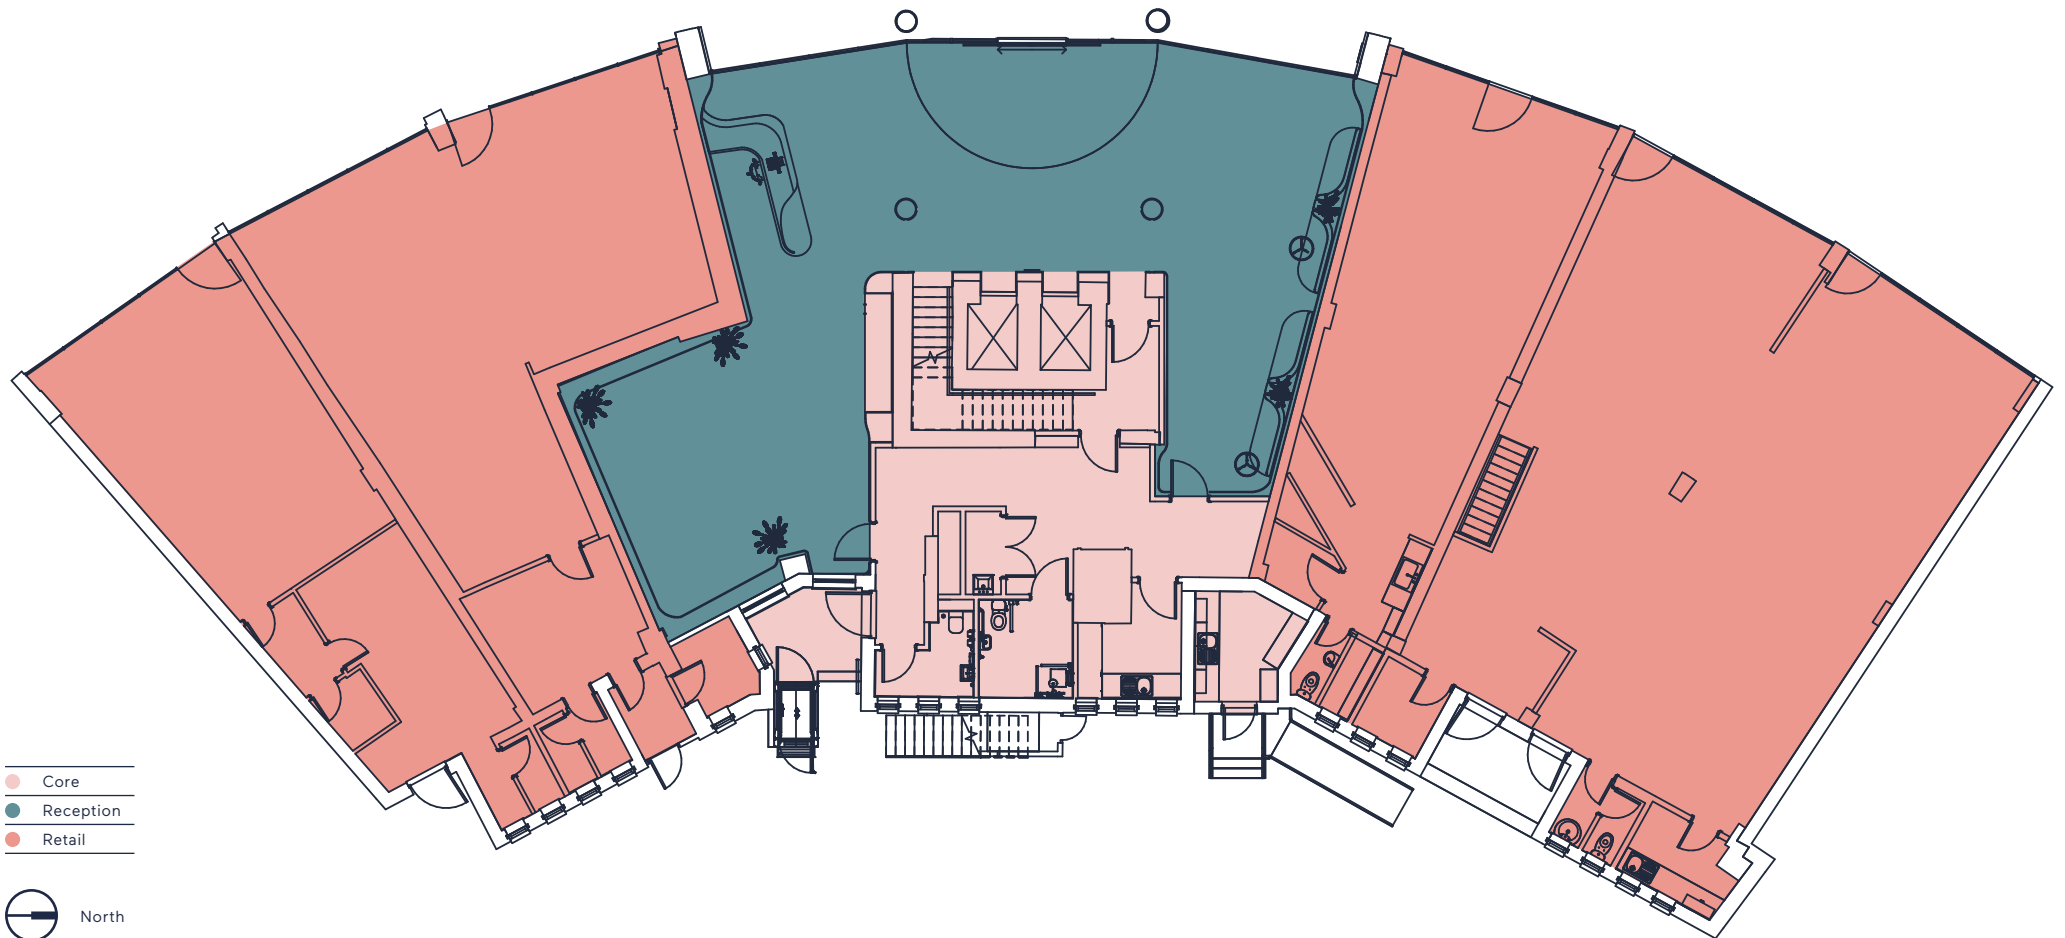

Ground Floor

Reception – 1,764 Sq Ft / 164 Sq M

Baldwin St

1st Floor

6,407 Sq Ft / 595.2 Sq M

Baldwin St

- Office
- Core

4th Floor
5,958 Sq Ft / 553.5 Sq M

Baldwin St

- Office
- Core

5th Floor
5,976 Sq Ft / 555.2 Sq M

Baldwin St

- Office
- Core

6th Floor
5,489 Sq Ft / 510.0 Sq M

Baldwin St

- Office
- Core