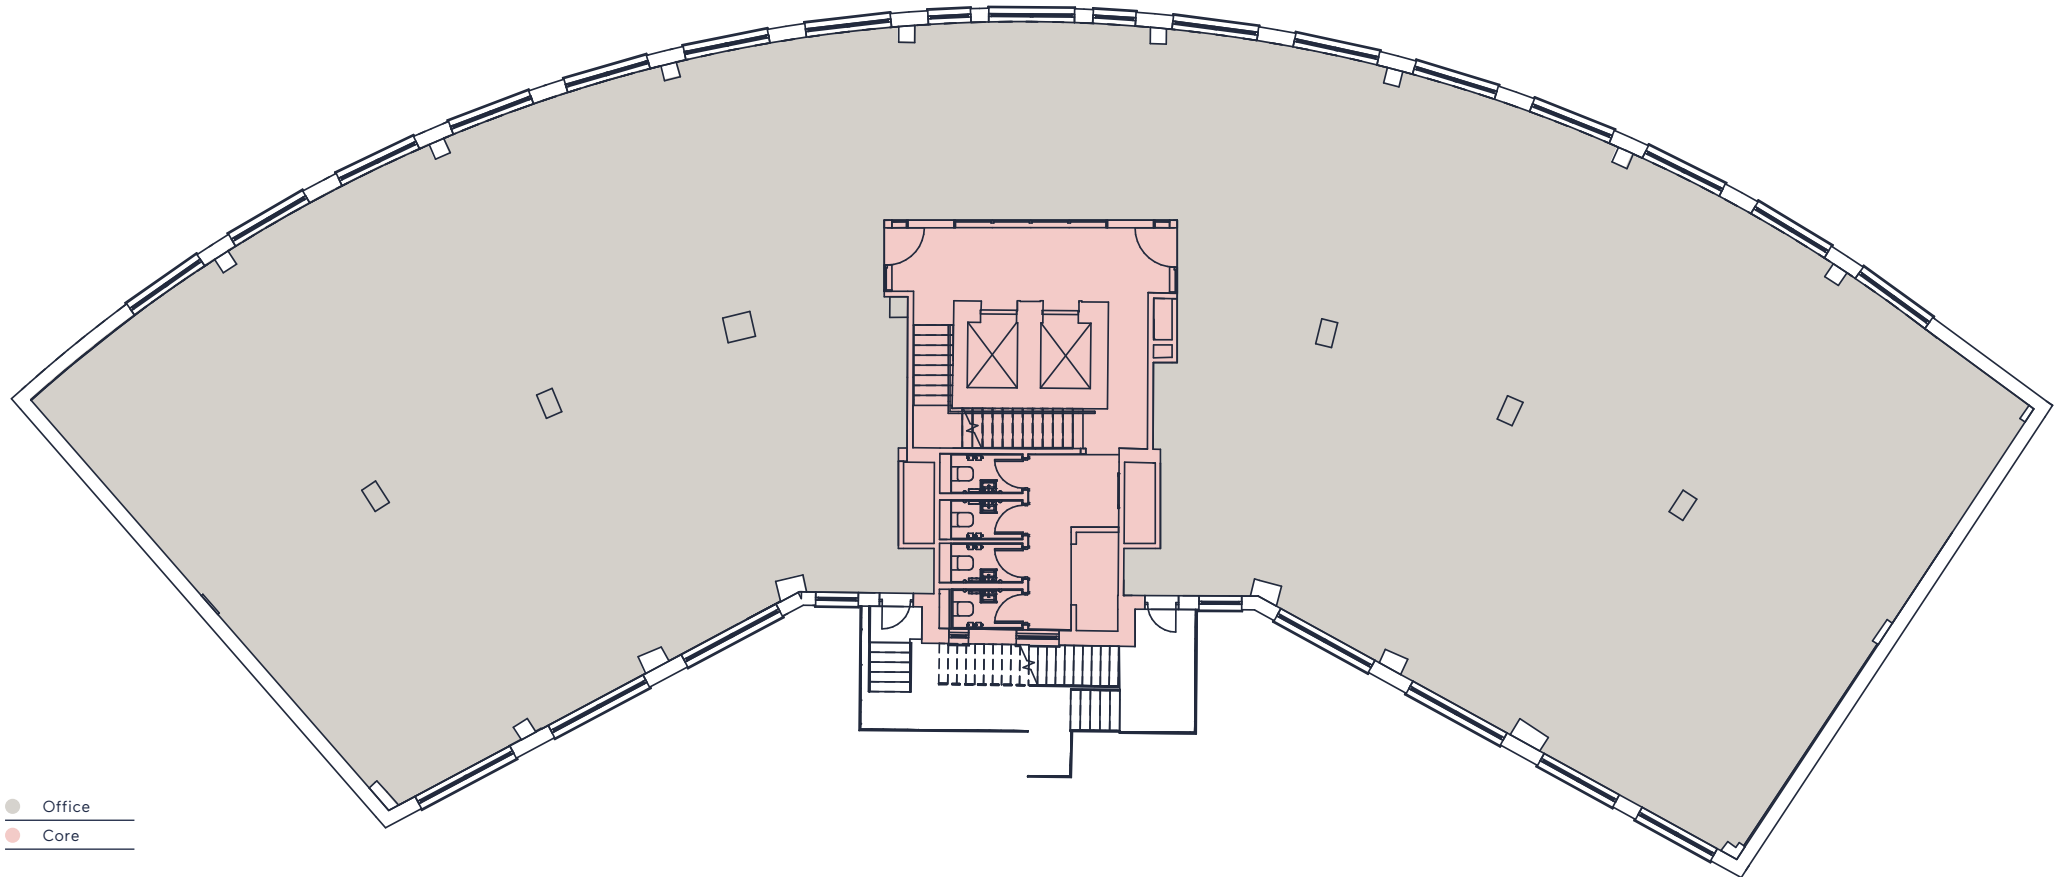

Ground Floor

Reception – 1,764 Sq Ft / 164 Sq M

Baldwin St

1st Floor

6,407 Sq Ft / 595.2 Sq M

Baldwin St

- Office
- Core

4th Floor
5,958 Sq Ft / 553.5 Sq M

Baldwin St

- Office
- Core

5th Floor
5,976 Sq Ft / 555.2 Sq M

Baldwin St

- Office
- Core

6th Floor
5,489 Sq Ft / 510.0 Sq M

Baldwin St

- Office
- Core