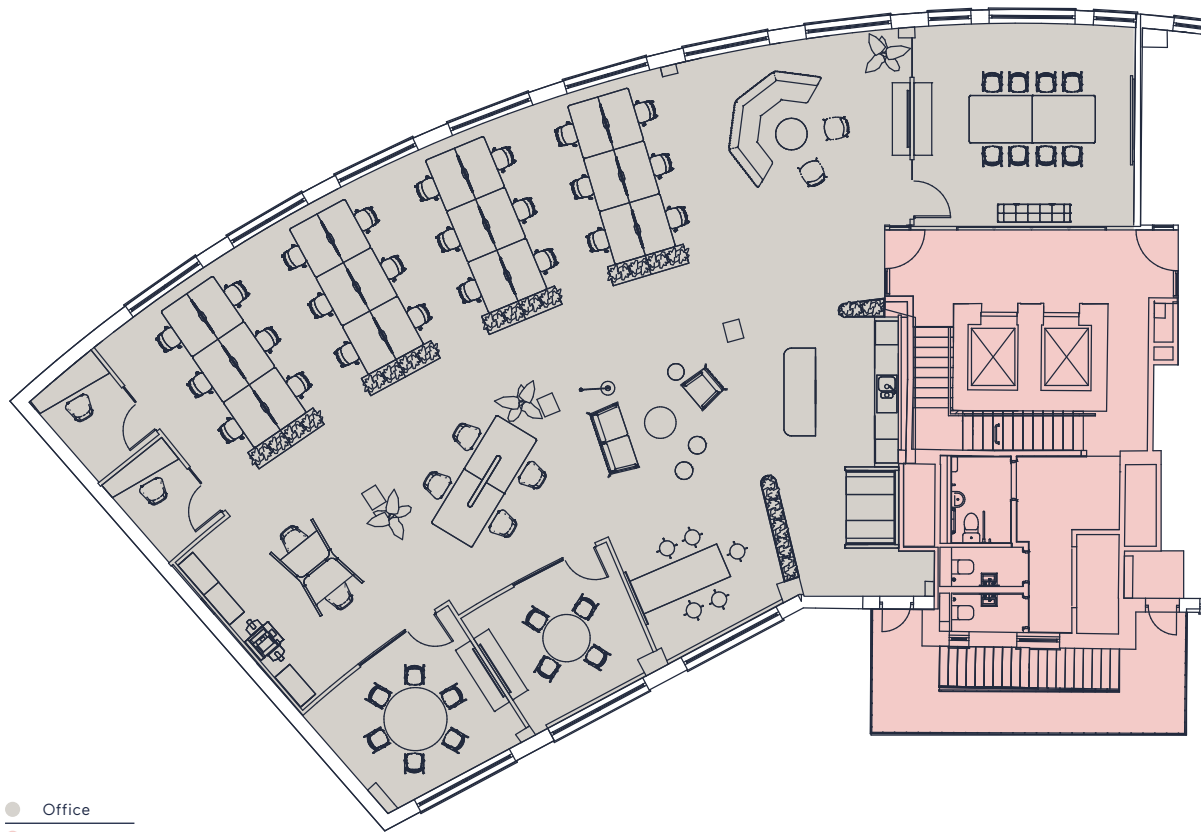

5th Floor
5,955 Sq Ft / 553.2 Sq M

Baldwin St

- Office
- Core

Part 3rd Floor
3,282 Sq Ft / 304.9 Sq M

Baldwin St

Workstations	24	Phone rooms	02
4 person meeting room	01	Breakout area	01
6 person meeting room	01	Waiting area	01
8 person meeting room	01	Total occupancy	28
Hot desks	04		