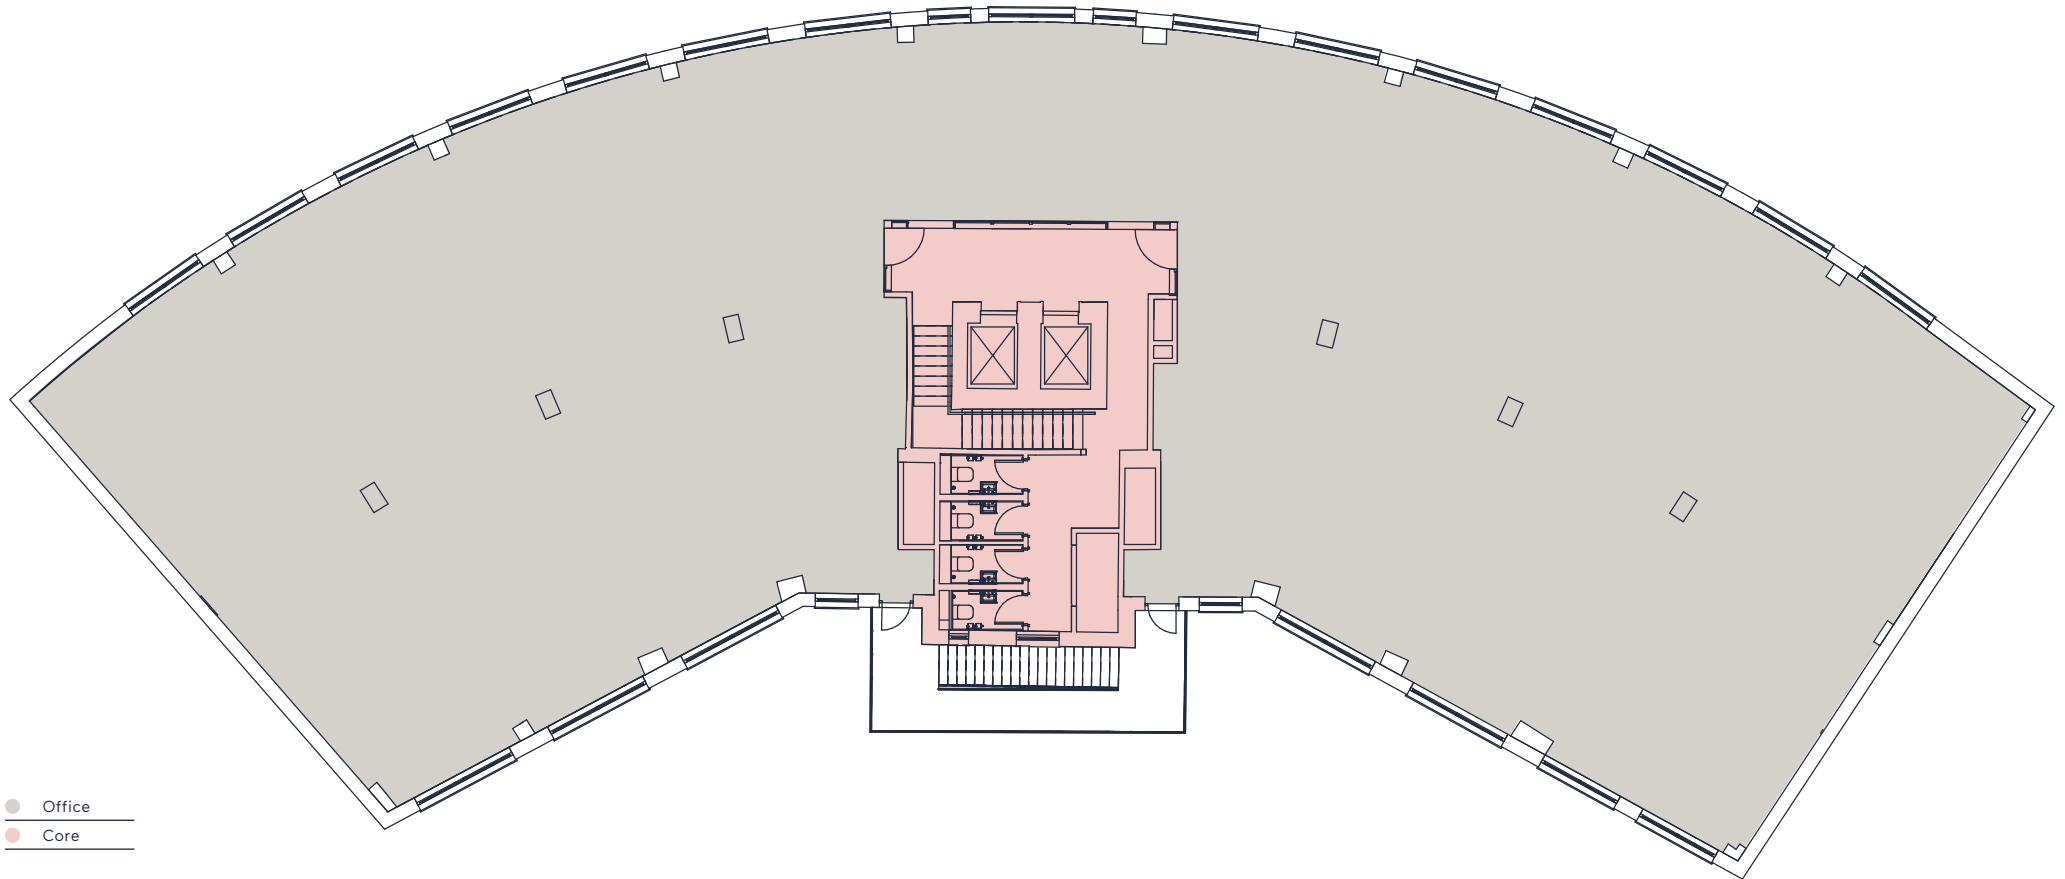

5th Floor
5,955 Sq Ft / 553.2 Sq M

Baldwin St

- Office
- Core

Part 3rd Floor
3,282 Sq Ft / 304.9 Sq M

Baldwin St

Workstations	24	Phone rooms	02
4 person meeting room	01	Breakout area	01
6 person meeting room	01	Waiting area	01
8 person meeting room	01	Total occupancy	28
Hot desks	04		